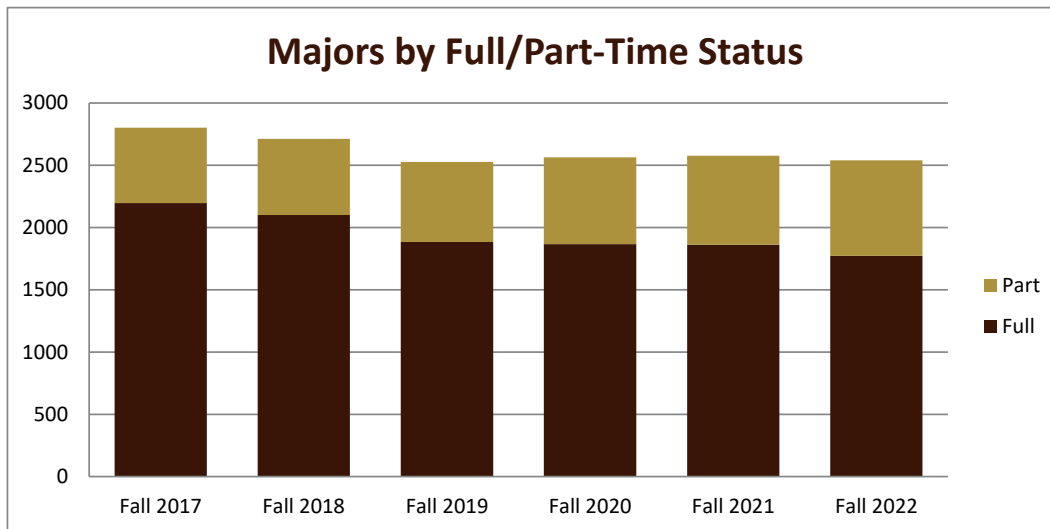

SMSU Exercise Science Program Data

Majors Enrolled

Academic Years 2017-18 to 2022-23

Using Fall Semester data (Fall 2017 to Fall 2022) for Term specific measures

Enrollment by Class						
	Fall 2017	Fall 2018	Fall 2019	Fall 2020	Fall 2021	Fall 2022
1 - Freshmen	28	38	34	22	40	23
2 - Sophomore	34	32	27	32	22	23
3 - Junior	58	57	44	50	31	27
4 - Senior	79	63	80	64	55	44
5 - Previous Degree	3	2				
Grand Total	202	192	185	168	148	117

SMSU Exercise Science Program Data

Majors Enrolled

Academic Years 2017-18 to 2022-23

Using Fall Semester data (Fall 2017 to Fall 2022) for Term specific measures

Enrollment by FT/PT						
	Fall 2017	Fall 2018	Fall 2019	Fall 2020	Fall 2021	Fall 2022
Full	146	130	135	108	105	82
Part	56	62	50	60	43	35
Grand Total	202	192	185	168	148	117