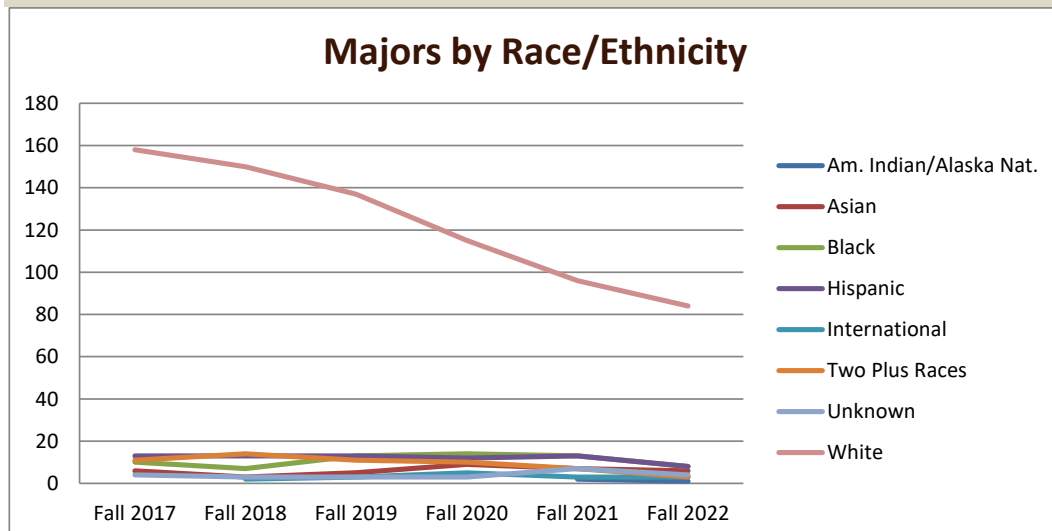

SMSU Exercise Science Program Data

Majors Enrolled

Academic Years 2017-18 to 2022-23

Using Fall Semester data (Fall 2017 to Fall 2022) for Term specific measures

Enrollment by Term						
	2018	2019	2020	2021	2022	2023
Fall	202	192	185	168	148	117
Spring	181	173	176	130	127	119
Summer	48	57	39	29	24	26

SMSU Exercise Science Program Data

Majors Enrolled

Academic Years 2017-18 to 2022-23

Using Fall Semester data (Fall 2017 to Fall 2022) for Term specific measures

Enrollment by Gender						
	Fall 2017	Fall 2018	Fall 2019	Fall 2020	Fall 2021	Fall 2022
Unknown					4	2
Female	89	87	78	74	63	64
Male	113	105	107	94	81	51
Grand Total	202	192	185	168	148	117

Enrollment by Race/Ethnicity						
	Fall 2017	Fall 2018	Fall 2019	Fall 2020	Fall 2021	Fall 2022
Am. Indian/Alaska Nat.					2	1
Asian	6	3	5	9	7	6
Black	10	7	13	14	13	8
Hispanic	13	13	13	12	13	8
International		2	3	5	3	3
Two Plus Races	11	14	11	10	7	3
Unknown	4	3	3	3	7	4
White	158	150	137	115	96	84
Grand Total	202	192	185	168	148	117