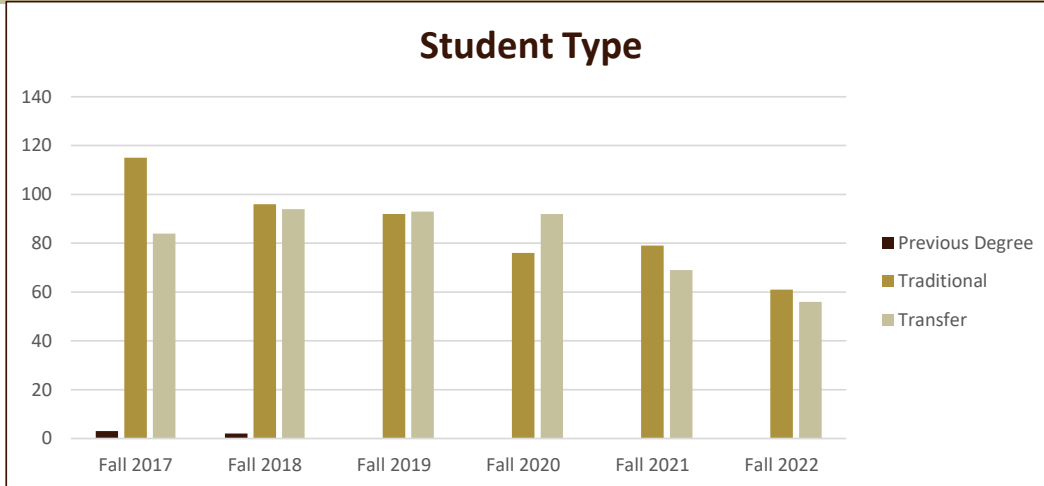

SMSU Exercise Science Program Data

Majors Enrolled

Academic Years 2017-18 to 2022-23

Using Fall Semester data (Fall 2017 to Fall 2022) for Term specific measures

Enrollment by FT/PT						
	Fall 2017	Fall 2018	Fall 2019	Fall 2020	Fall 2021	Fall 2022
Full	146	130	135	108	105	82
Part	56	62	50	60	43	35
Grand Total	202	192	185	168	148	117

New/Return Headcount						
	Fall 2017	Fall 2018	Fall 2019	Fall 2020	Fall 2021	Fall 2022
New	55	62	55	50	57	33
Returning	147	130	130	118	91	84
Grand Total	202	192	185	168	148	117

SMSU Exercise Science Program Data

Majors Enrolled

Academic Years 2017-18 to 2022-23

Using Fall Semester data (Fall 2017 to Fall 2022) for Term specific measures

Student Type	Fall 2017	Fall 2018	Fall 2019	Fall 2020	Fall 2021	Fall 2022
Previous Degree	3	2				
Traditional	115	96	92	76	79	61
Transfer	84	94	93	92	69	56
Grand Total	202	192	185	168	148	117