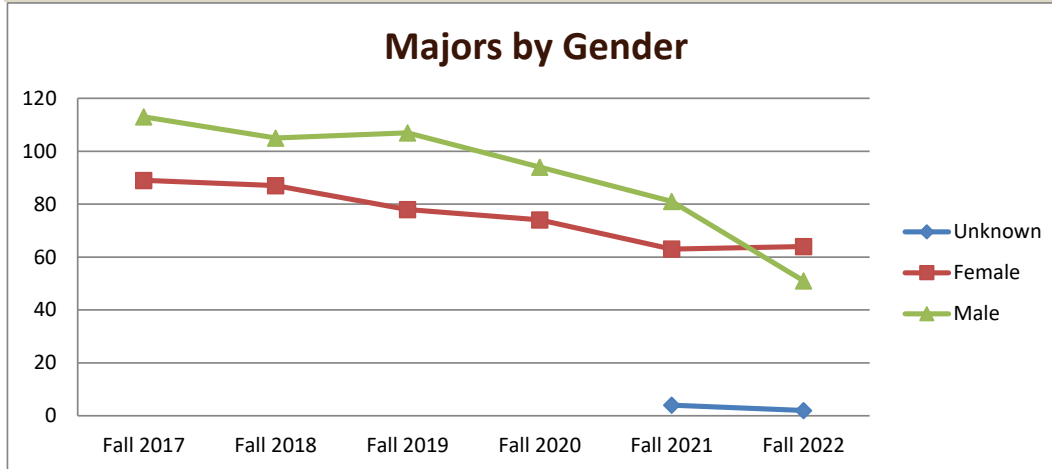

SMSU Exercise Science Program Data

Majors Enrolled

Academic Years 2017-18 to 2022-23

Using Fall Semester data (Fall 2017 to Fall 2022) for Term specific measures

Enrollment by Term						
	2018	2019	2020	2021	2022	2023
Fall	202	192	185	168	148	117
Spring	181	173	176	130	127	119
Summer	48	57	39	29	24	26

SMSU Exercise Science Program Data

Majors Enrolled

Academic Years 2017-18 to 2022-23

Using Fall Semester data (Fall 2017 to Fall 2022) for Term specific measures

Enrollment by Gender						
	Fall 2017	Fall 2018	Fall 2019	Fall 2020	Fall 2021	Fall 2022
Unknown					4	2
Female	89	87	78	74	63	64
Male	113	105	107	94	81	51
Grand Total	202	192	185	168	148	117