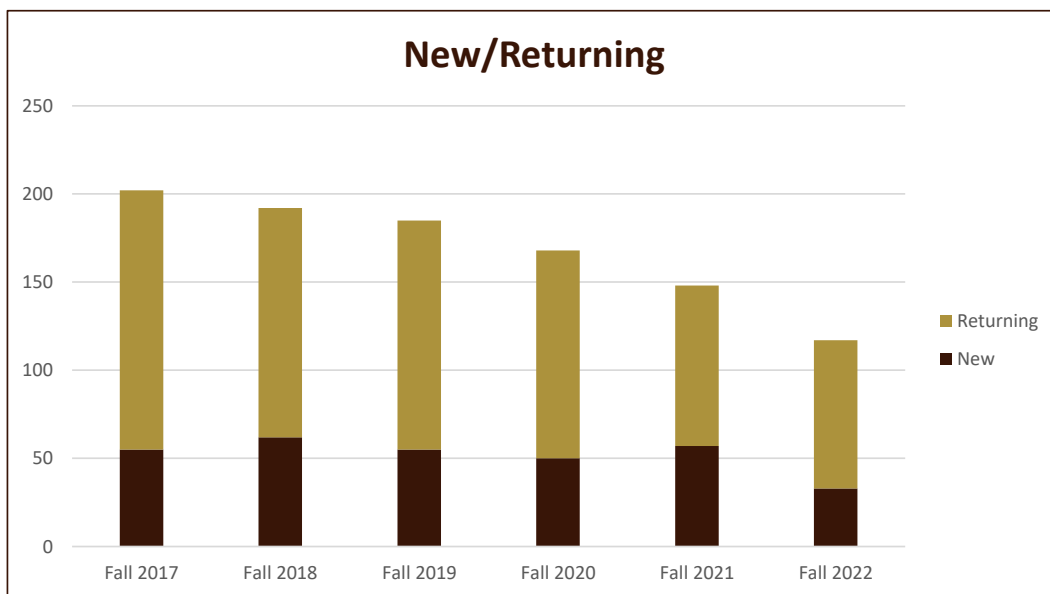

New/Return Headcount						
	Fall 2017	Fall 2018	Fall 2019	Fall 2020	Fall 2021	Fall 2022
New	55	62	55	50	57	33
Returning	147	130	130	118	91	84
Grand Total	202	192	185	168	148	117