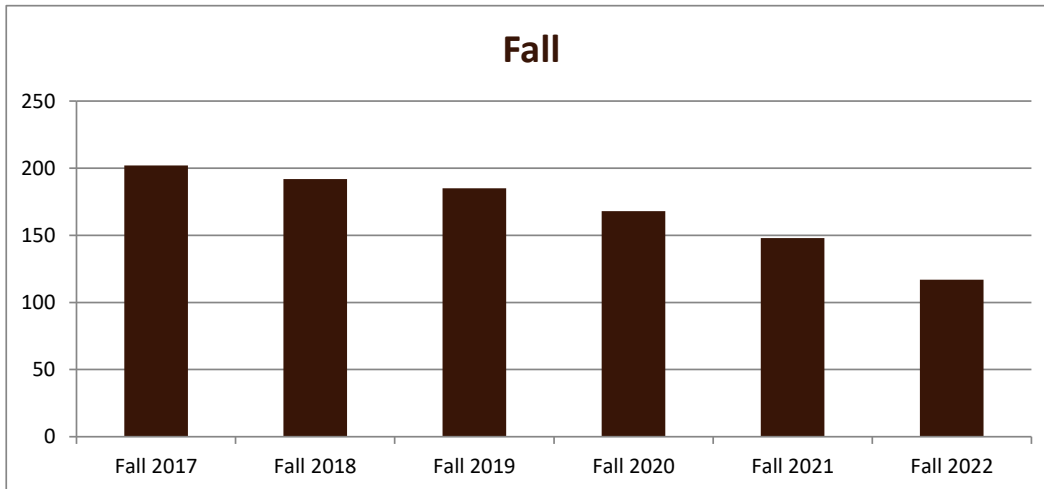

SMSU Exercise Science Program Data

Majors Enrolled

Academic Years 2017-18 to 2022-23

Using Fall Semester data (Fall 2017 to Fall 2022) for Term specific measures

Enrollment by Term						
	2018	2019	2020	2021	2022	2023
Fall	202	192	185	168	148	117
Spring	181	173	176	130	127	119
Summer	48	57	39	29	24	26

SMSU Exercise Science Program Data

Majors Enrolled

Academic Years 2017-18 to 2022-23

Using Fall Semester data (Fall 2017 to Fall 2022) for Term specific measures

Enrollment by Gender						
	Fall 2017	Fall 2018	Fall 2019	Fall 2020	Fall 2021	Fall 2022
Unknown					4	2
Female	89	87	78	74	63	64
Male	113	105	107	94	81	51
Grand Total	202	192	185	168	148	117