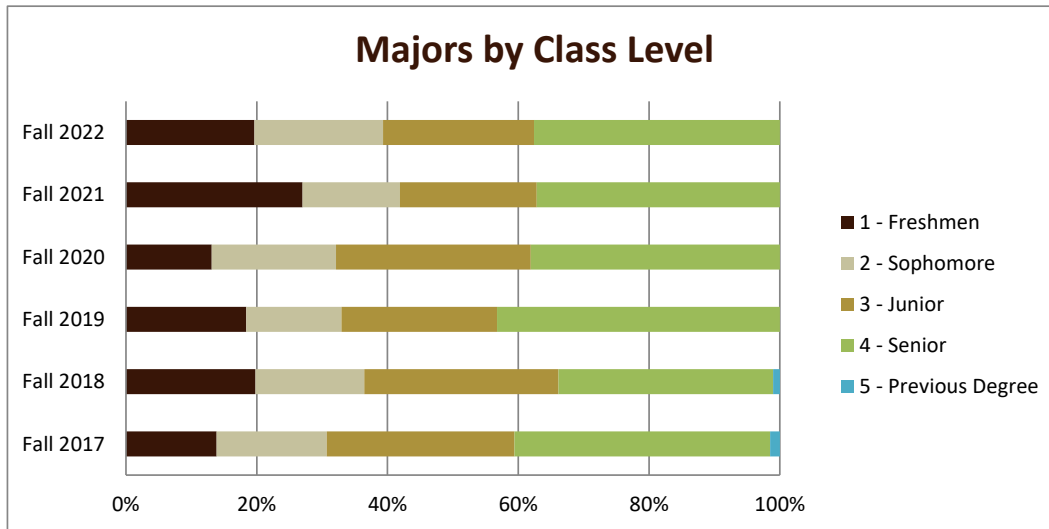

Enrollment by Race/Ethnicity						
	Fall 2017	Fall 2018	Fall 2019	Fall 2020	Fall 2021	Fall 2022
Am. Indian/Alaska Nat.					2	1
Asian	6	3	5	9	7	6
Black	10	7	13	14	13	8
Hispanic	13	13	13	12	13	8
International		2	3	5	3	3
Two Plus Races	11	14	11	10	7	3
Unknown	4	3	3	3	7	4
White	158	150	137	115	96	84
Grand Total	202	192	185	168	148	117

SMSU Exercise Science Program Data

Majors Enrolled

Academic Years 2017-18 to 2022-23

Using Fall Semester data (Fall 2017 to Fall 2022) for Term specific measures

Enrollment by Class						
	Fall 2017	Fall 2018	Fall 2019	Fall 2020	Fall 2021	Fall 2022
1 - Freshmen	28	38	34	22	40	23
2 - Sophomore	34	32	27	32	22	23
3 - Junior	58	57	44	50	31	27
4 - Senior	79	63	80	64	55	44
5 - Previous Degree	3	2				
Grand Total	202	192	185	168	148	117

SMSU Exercise Science Program Data

Majors Enrolled

Academic Years 2017-18 to 2022-23

Using Fall Semester data (Fall 2017 to Fall 2022) for Term specific measures

Enrollment by FT/PT						
	Fall 2017	Fall 2018	Fall 2019	Fall 2020	Fall 2021	Fall 2022
Full	146	130	135	108	105	82
Part	56	62	50	60	43	35
Grand Total	202	192	185	168	148	117