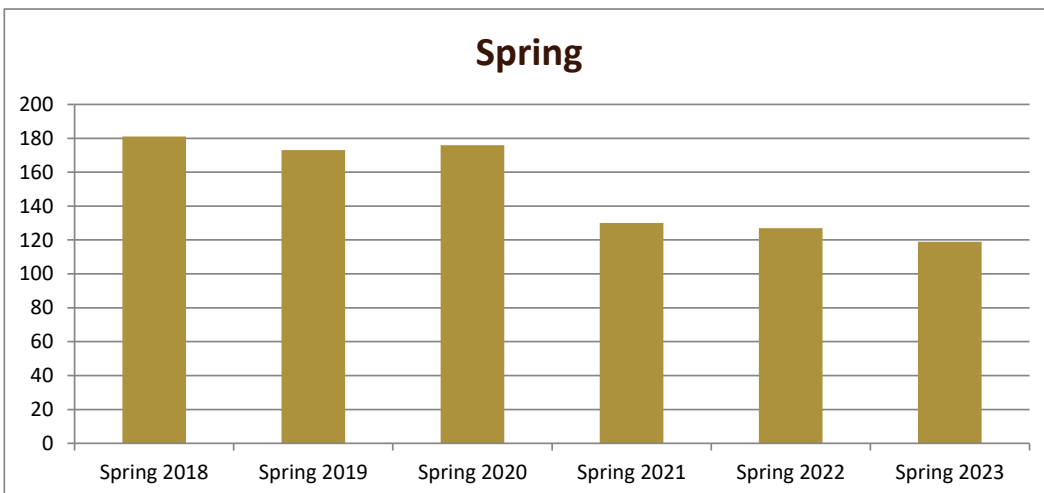

SMSU Exercise Science Program Data

Majors Enrolled

Academic Years 2017-18 to 2022-23

Using Fall Semester data (Fall 2017 to Fall 2022) for Term specific measures

Enrollment by Term						
	2018	2019	2020	2021	2022	2023
Fall	202	192	185	168	148	117
Spring	181	173	176	130	127	119
Summer	48	57	39	29	24	26

SMSU Exercise Science Program Data

Majors Enrolled

Academic Years 2017-18 to 2022-23

Using Fall Semester data (Fall 2017 to Fall 2022) for Term specific measures

Enrollment by Gender						
	Fall 2017	Fall 2018	Fall 2019	Fall 2020	Fall 2021	Fall 2022
Unknown					4	2
Female	89	87	78	74	63	64
Male	113	105	107	94	81	51
Grand Total	202	192	185	168	148	117